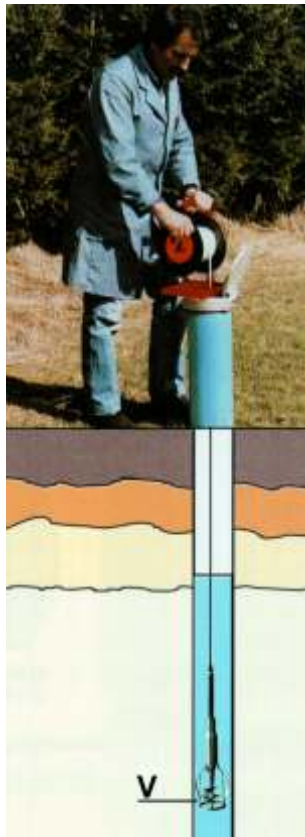

SEBA

HYDROMETRIE

SEBA-Flowmeter Type KLL-M1

for vertical measuring of flow velocity in observation tubes from $\varnothing 3''$

QZV We are certificated
ISO 9001
certificate no. 01110505
Quality Is Our Standard

M1

signal counter Z6

signal counter Z6

Groundwater

Flowmeter for groundwater wells

type M1-KLL
for measuring only
the water flow in wells

type M1-KLL-Q
for measuring the

- water level
- water temperature
- water flow